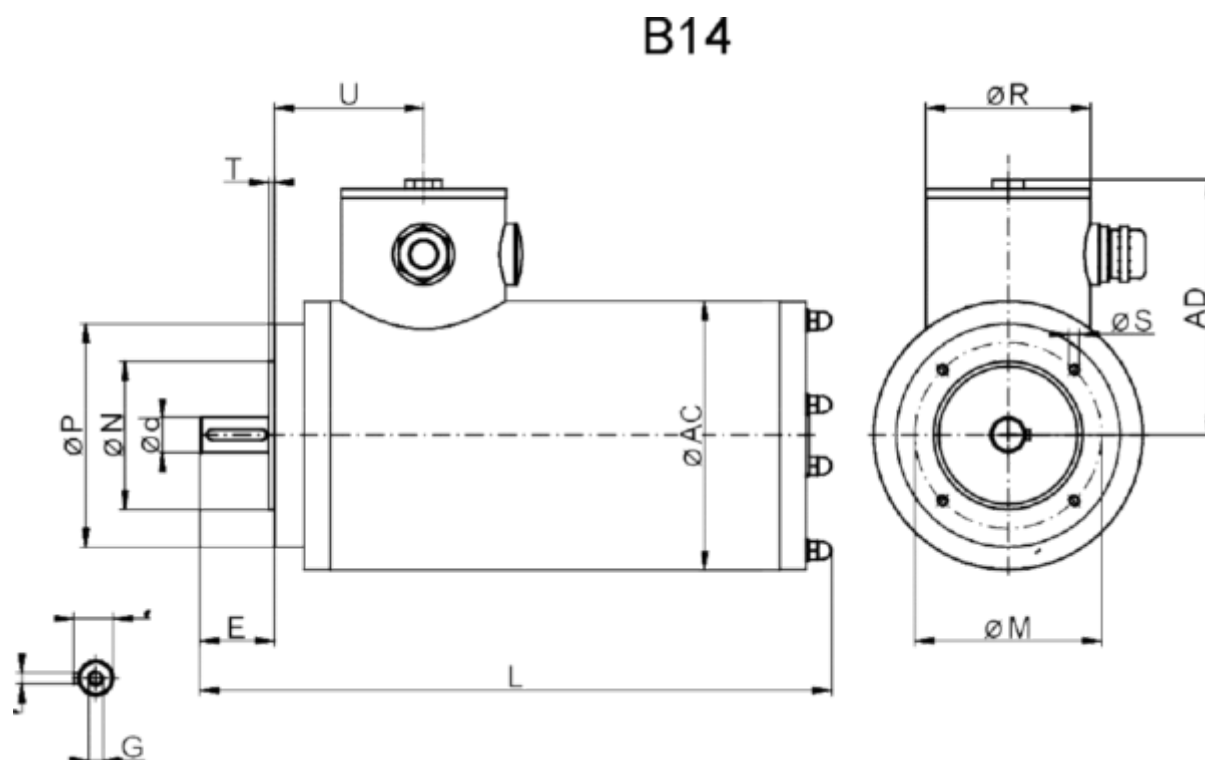

Article number: 25560001861570

Description: BEGE stainless steel AC motor EBS71K-6 IEC71 B14
0,18KW 900 rpm 3x230/400V 50HZ IP69K PTC

Measures

A = 112	E = 30	Ød = 14
A/2 = 56	F = 5	ØR = 76
AB = 140	G = M5	
AC = 134	H = 71	
AD = 129	K = 7	
B = 90	L = 253	
C = 45	P = 134	
dF = 16	U = 118	